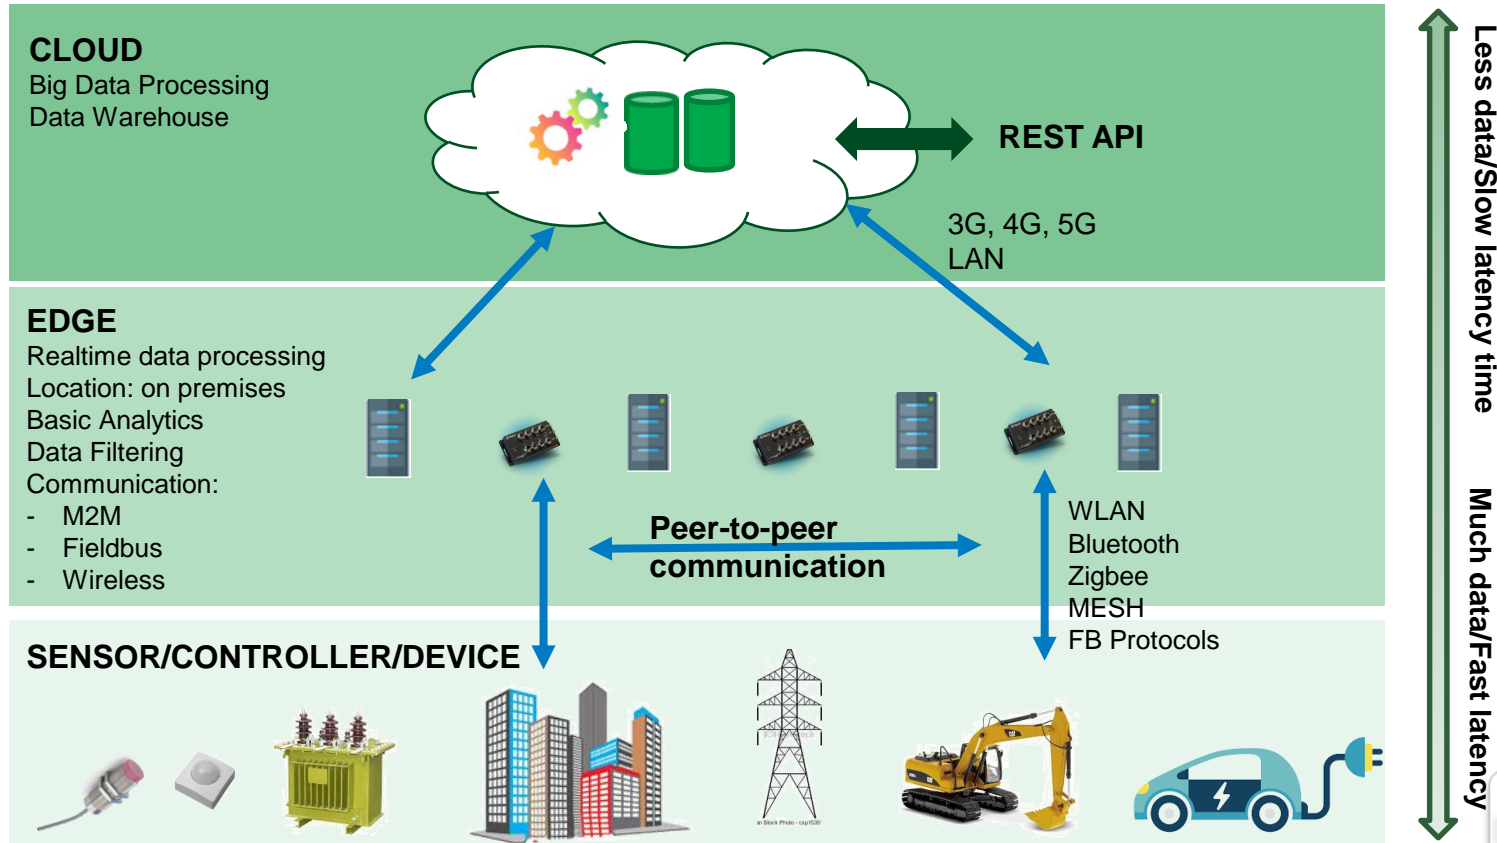

# Smart Service and Maintenance

Closing the loop with cloud powered AI

Machines ordering spare parts for themselves

Trained object in good condition

Template

Live object stream

Stabilized object stream

Estimate

○ Anchor point

— Anchor trace line (trained vs. detected from stream)

% Probability

□ Object in good condition detected

□ No or invalid object detected

# EDGE is a boundary between device and cloud

"Hierarchical IoT"