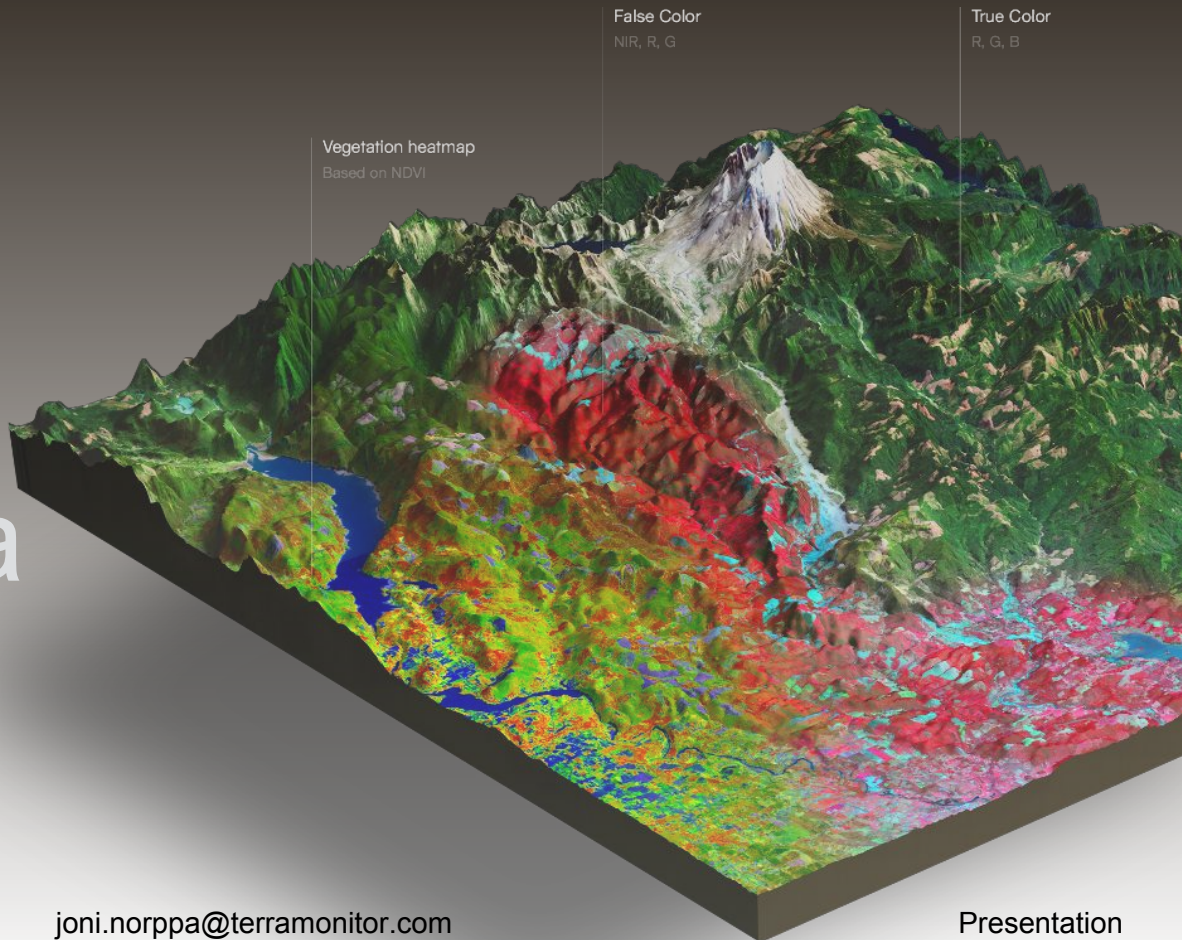

Terramonitor

World's Smartest Space Data

**Finnish Space
Industry Days**

4.4. - 5.4.2019

joni.norppa@terramonitor.com

Presentation